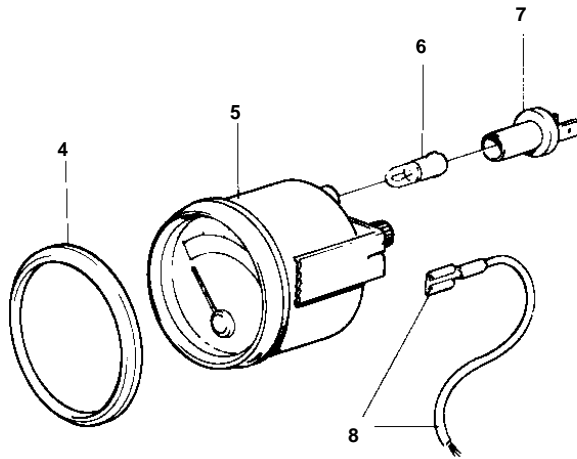

COMMON

11553

COMMON

REF	PART NO.	QTY	DESCRIPTION	NOTES
1	872314	1	Turbo pressure gauge	12V. WHITE COLOURED DECOR STRIPE.. NOT FOR MD31A
2A	862254	1	· Sender	
3	957181	1	· Gasket	
4	858643	1	· Front ring	
5	872195	1	· Turbo pressure gauge	
6	863946	1	· · Bulb	
7	863945	1	· · Bulb socket	
8		X	· CABLES AND TERMINALS	SEE GROUP 3